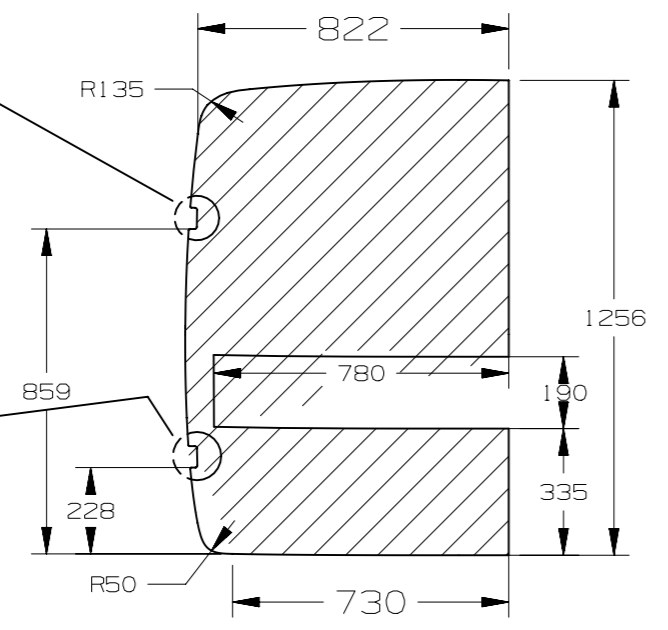

CHANGE RESTRICTED
NO MANUAL CHANGES

METRIC
DIMENSIONS SHOWN IN
MILLIMETERS UNLESS
OTHERWISE SPECIFIED

SIGNWRITER DRAWING
COMBO SWB LHS

DWG STATUS		
ST	REV	PDI
R	001	

SCALE:
1:20

PAGE:
SHEET 1 OF 1

PAGE	DWG STATUS					REVISION HISTORY	AUTH	DR	CK	ENG
	DATE	ST	REV	CHG	PDI					
		R	001							

CHANGE RESTRICTED
NO MANUAL CHANGES

METRIC
DIMENSIONS SHOWN IN
MILLIMETERS UNLESS
OTHERWISE SPECIFIED

SIGNWRITER DRAWING
COMBO LWB LHS

DWG STATUS		
ST	REV	PDI
R	001	

SCALE:
1:20

PAGE:
SHEET 1 OF 1

PAGE	DWG STATUS					REVISION HISTORY	AUTH	DR	CK	ENG
	DATE	ST	REV	CHG	PDI					
		R	001							

SWING DOORS WITHOUT GLAZING

SWING DOORS WITH GLAZING

GLAZING FOR SWING DOORS

CHANGE RESTRICTED
NO MANUAL CHANGES

METRIC
DIMENSIONS SHOWN IN
MILLIMETERS UNLESS
OTHERWISE SPECIFIED

SIGNWRITER DRAWING
COMBO REAR SWING DOORS