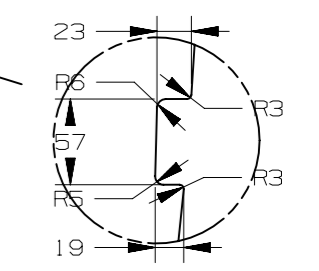

CHANGE RESTRICTED
NO MANUAL CHANGES

METRIC
DIMENSIONS SHOWN IN
MILLIMETERS UNLESS
OTHERWISE SPECIFIED

SIGNWRITER DRAWING
COMBO SWB LHS

DWG STATUS		
ST	REV	PDI
R	001	

SCALE:
1:20

PAGE:
SHEET 1 OF 1

PAGE	DWG STATUS					REVISION HISTORY	AUTH	DR	CK	ENG
	DATE	ST	REV	CHG	PDI					
		R	001							

CHANGE RESTRICTED
NO MANUAL CHANGES

METRIC
DIMENSIONS SHOWN IN
MILLIMETERS UNLESS
OTHERWISE SPECIFIED

SIGNWRITER DRAWING
COMBO LWB LHS

DWG STATUS		
ST	REV	PDI
R	001	

SCALE:
1:20

PAGE:
SHEET 1 OF 1

PAGE	DWG STATUS					REVISION HISTORY	AUTH	DR	CK	ENG
	DATE	ST	REV	CHG	PDI					
		R	001							

SWING DOORS WITHOUT GLAZING

SWING DOORS WITH GLAZING

GLAZING FOR SWING DOORS

CHANGE RESTRICTED
NO MANUAL CHANGES

METRIC
DIMENSIONS SHOWN IN
MILLIMETERS UNLESS
OTHERWISE SPECIFIED

SIGNWRITER DRAWING
COMBO REAR SWING DOORS