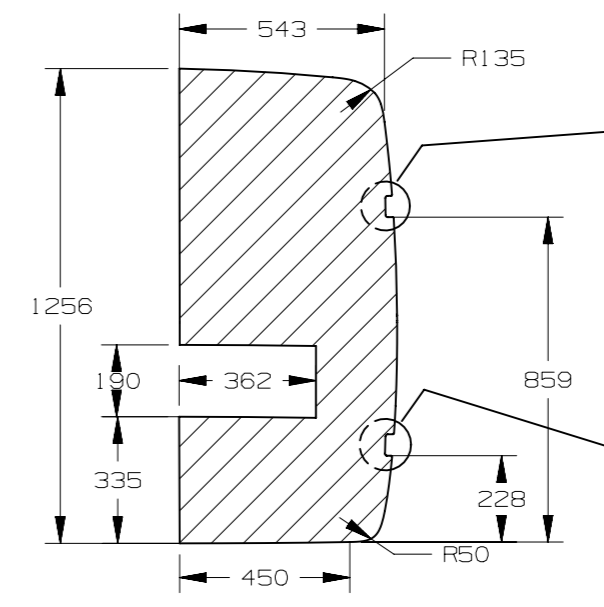

CHANGE RESTRICTED
NO MANUAL CHANGES

METRIC
DIMENSIONS SHOWN IN
MILLIMETERS UNLESS
OTHERWISE SPECIFIED

SIGNWRITER DRAWING
COMBO SWB LHS

DWG STATUS		
ST	REV	PDI
R	001	

SCALE:
1:20

PAGE:
SHEET 1 OF 1

PAGE	DWG STATUS					REVISION HISTORY	AUTH	DR	CK	ENG
	DATE	ST	REV	CHG	PDI					
		R	001							

CHANGE RESTRICTED
NO MANUAL CHANGES

METRIC
DIMENSIONS SHOWN IN
MILLIMETERS UNLESS
OTHERWISE SPECIFIED

SIGNWRITER DRAWING
COMBO LWB LHS

DWG STATUS		
ST	REV	PDI
R	001	

SCALE:
1:20

PAGE:
SHEET 1 OF 1

PAGE	DWG STATUS					REVISION HISTORY	AUTH	DR	CK	ENG
	DATE	ST	REV	CHG	PDI					
		R	001							

SWING DOORS WITHOUT GLAZING

SWING DOORS WITH GLAZING

GLAZING FOR SWING DOORS

CHANGE RESTRICTED
NO MANUAL CHANGES

METRIC
DIMENSIONS SHOWN IN
MILLIMETERS UNLESS
OTHERWISE SPECIFIED

SIGNWRITER DRAWING
COMBO REAR SWING DOORS