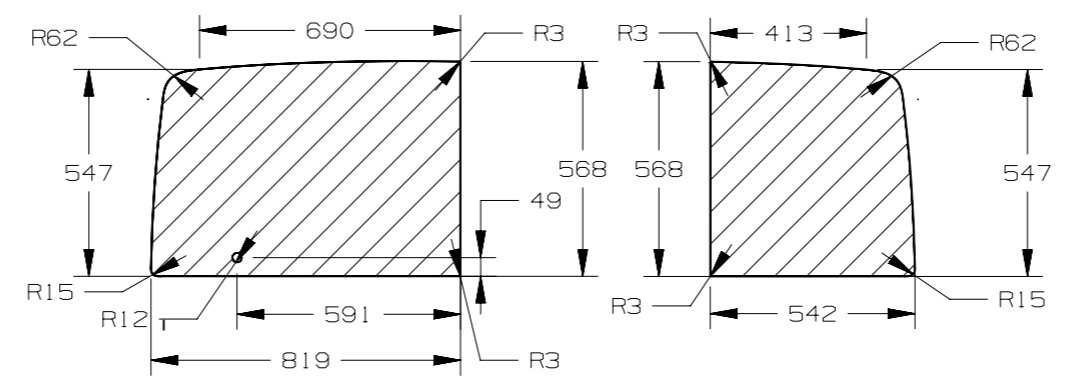

CHANGE RESTRICTED
NO MANUAL CHANGES

METRIC
DIMENSIONS SHOWN IN
MILLIMETERS UNLESS
OTHERWISE SPECIFIED

SIGNWRITER DRAWING
COMBO LWB LHS

DWG STATUS		
ST	REV	PDI
R	001	

SCALE:
1:20

PAGE:
SHEET 1 OF 1

PAGE	DWG STATUS					REVISION HISTORY	AUTH	DR	CK	ENG
	DATE	ST	REV	CHG	PDI					
		R	001							

SWING DOORS WITHOUT GLAZING

SWING DOORS WITH GLAZING

GLAZING FOR SWING DOORS

CHANGE RESTRICTED
NO MANUAL CHANGES

METRIC
DIMENSIONS SHOWN IN
MILLIMETERS UNLESS
OTHERWISE SPECIFIED

SIGNWRITER DRAWING
COMBO REAR SWING DOORS