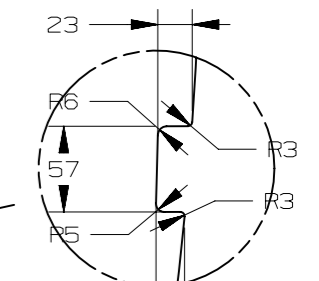

CHANGE RESTRICTED
NO MANUAL CHANGES

METRIC
DIMENSIONS SHOWN IN
MILLIMETERS UNLESS
OTHERWISE SPECIFIED

SIGNWRITER DRAWING
COMBO SWB LHS

DWG STATUS		
ST	REV	PDI
R	001	

SCALE:
1:20

PAGE:
SHEET 1 OF 1

PAGE	DWG STATUS					REVISION HISTORY	AUTH	DR	CK	ENG
	DATE	ST	REV	CHG	PDI					
		R	001							

CHANGE RESTRICTED
NO MANUAL CHANGES

METRIC
DIMENSIONS SHOWN IN
MILLIMETERS UNLESS
OTHERWISE SPECIFIED

SIGNWRITER DRAWING
COMBO LWB LHS

DWG STATUS		
ST	REV	PDI
R	001	

SCALE:
1:20

PAGE:
SHEET 1 OF 1

PAGE	DWG STATUS					REVISION HISTORY	AUTH	DR	CK	ENG
	DATE	ST	REV	CHG	PDI					
		R	001							

SWING DOORS WITHOUT GLAZING

SWING DOORS WITH GLAZING

GLAZING FOR SWING DOORS

CHANGE RESTRICTED
NO MANUAL CHANGES

METRIC
DIMENSIONS SHOWN IN
MILLIMETERS UNLESS
OTHERWISE SPECIFIED

SIGNWRITER DRAWING
COMBO REAR SWING DOORS