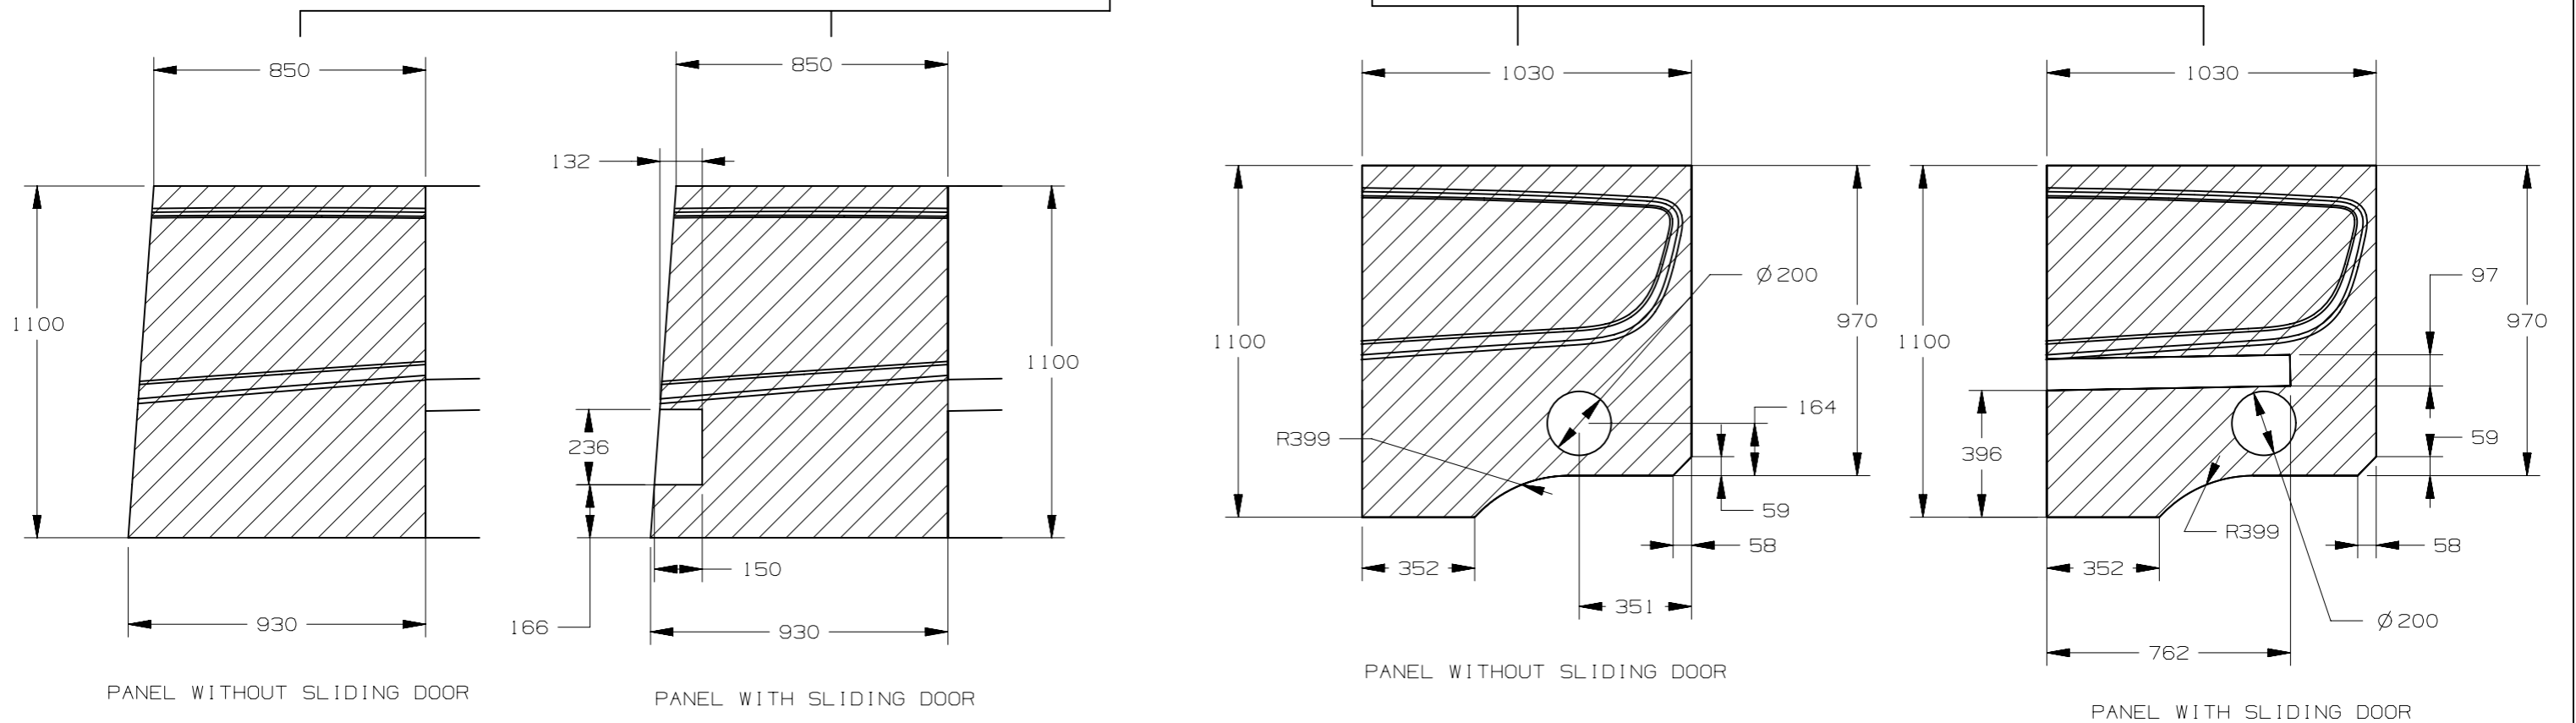

CHANGE RESTRICTED
NO MANUAL CHANGES

METRIC
DIMENSIONS SHOWN IN
MILLIMETERS UNLESS
OTHERWISE SPECIFIED

SIGNWRITER DRAWING
COMBO SWB LHS

DWG STATUS		
ST	REV	PDI
R	001	

SCALE:
1:20

PAGE:
SHEET 1 OF 1

PAGE	DWG STATUS					REVISION HISTORY	AUTH	DR	CK	ENG
	DATE	ST	REV	CHG	PDI					
		R	001							