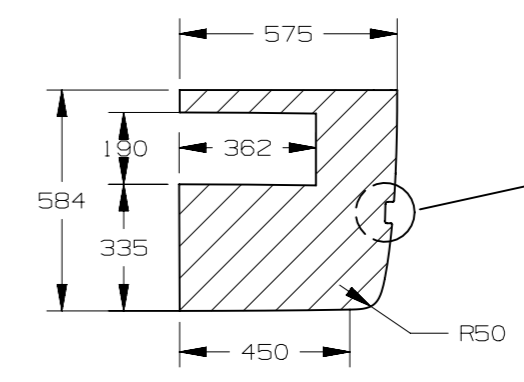

CHANGE RESTRICTED
NO MANUAL CHANGES

METRIC
DIMENSIONS SHOWN IN
MILLIMETERS UNLESS
OTHERWISE SPECIFIED

SIGNWRITER DRAWING
COMBO LWB LHS

DWG STATUS		
ST	REV	PDI
R	001	

SCALE:
1:20

PAGE:
SHEET 1 OF 1

PAGE	DWG STATUS					REVISION HISTORY	AUTH	DR	CK	ENG
	DATE	ST	REV	CHG	PDI					
		R	001							

SWING DOORS WITHOUT GLAZING

SWING DOORS WITH GLAZING

GLAZING FOR SWING DOORS

CHANGE RESTRICTED
NO MANUAL CHANGES

METRIC
DIMENSIONS SHOWN IN
MILLIMETERS UNLESS
OTHERWISE SPECIFIED

SIGNWRITER DRAWING
COMBO REAR SWING DOORS