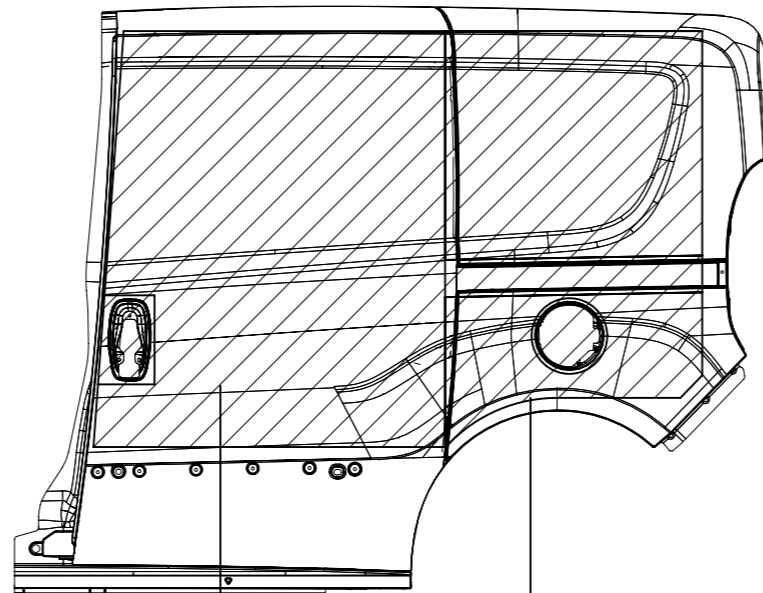

CHANGE RESTRICTED
NO MANUAL CHANGES

METRIC
DIMENSIONS SHOWN IN
MILLIMETERS UNLESS
OTHERWISE SPECIFIED

SIGNWRITER DRAWING
COMBO SWB LHS

DWG STATUS		
ST	REV	PDI
R	001	

SCALE:
1:20

PAGE:
SHEET 1 OF 1

PAGE	DWG STATUS					REVISION HISTORY	AUTH	DR	CK	ENG
	DATE	ST	REV	CHG	PDI					
		R	001							