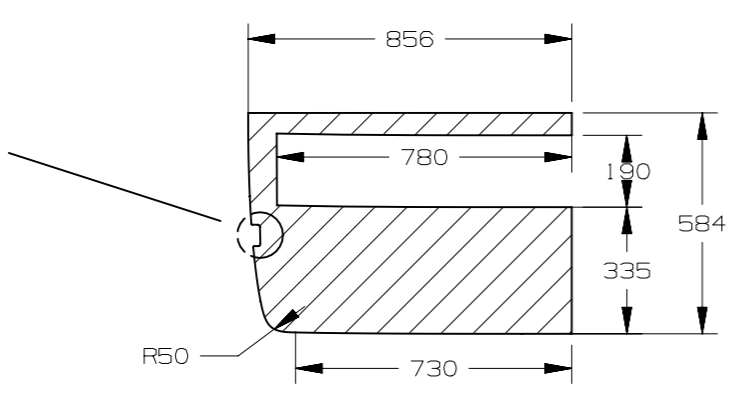

CHANGE RESTRICTED
NO MANUAL CHANGES

METRIC
DIMENSIONS SHOWN IN
MILLIMETERS UNLESS
OTHERWISE SPECIFIED

SIGNWRITER DRAWING
COMBO LWB LHS

DWG STATUS		
ST	REV	PDI
R	001	

SCALE:
1:20

PAGE:
SHEET 1 OF 1

PAGE	DWG STATUS					REVISION HISTORY	AUTH	DR	CK	ENG
	DATE	ST	REV	CHG	PDI					
		R	001							

SWING DOORS WITHOUT GLAZING

SWING DOORS WITH GLAZING

GLAZING FOR SWING DOORS

CHANGE RESTRICTED
NO MANUAL CHANGES

METRIC
DIMENSIONS SHOWN IN
MILLIMETERS UNLESS
OTHERWISE SPECIFIED

SIGNWRITER DRAWING
COMBO REAR SWING DOORS