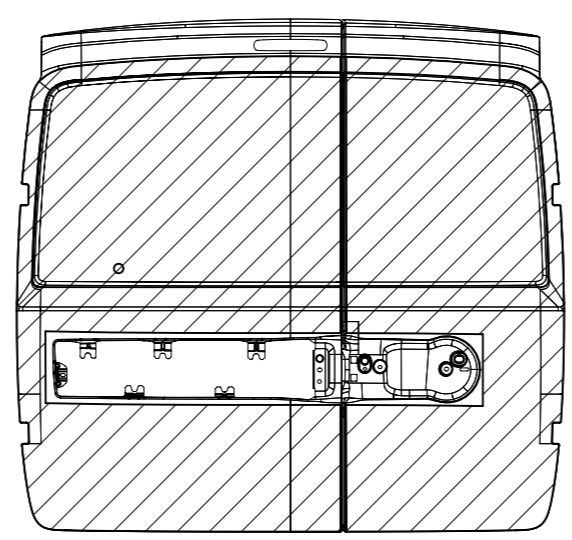

CHANGE RESTRICTED
NO MANUAL CHANGES

METRIC
DIMENSIONS SHOWN IN
MILLIMETERS UNLESS
OTHERWISE SPECIFIED

SIGNWRITER DRAWING
COMBO LWB LHS

DWG STATUS		
ST	REV	PDI
R	001	

SCALE:
1:20

PAGE:
SHEET 1 OF 1

PAGE	DWG STATUS					REVISION HISTORY	AUTH	DR	CK	ENG
	DATE	ST	REV	CHG	PDI					
		R	001							

SWING DOORS WITHOUT GLAZING

SWING DOORS WITH GLAZING

GLAZING FOR SWING DOORS

CHANGE RESTRICTED
NO MANUAL CHANGES

METRIC
DIMENSIONS SHOWN IN
MILLIMETERS UNLESS
OTHERWISE SPECIFIED

SIGNWRITER DRAWING
COMBO REAR SWING DOORS