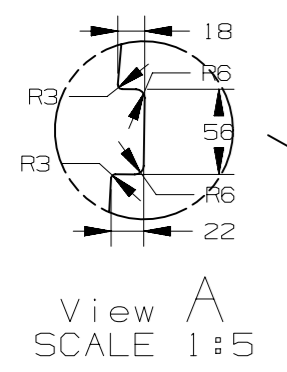

CHANGE RESTRICTED
NO MANUAL CHANGES

METRIC
DIMENSIONS SHOWN IN
MILLIMETERS UNLESS
OTHERWISE SPECIFIED

SIGNWRITER DRAWING
COMBO SWB LHS

DWG STATUS		
ST	REV	PDI
R	001	

SCALE:
1:20

PAGE:
SHEET 1 OF 1

PAGE	DWG STATUS					REVISION HISTORY	AUTH	DR	CK	ENG
	DATE	ST	REV	CHG	PDI					
		R	001							

CHANGE RESTRICTED
NO MANUAL CHANGES

METRIC
DIMENSIONS SHOWN IN
MILLIMETERS UNLESS
OTHERWISE SPECIFIED

SIGNWRITER DRAWING
COMBO LWB LHS

DWG STATUS		
ST	REV	PDI
R	001	

SCALE:
1:20

PAGE:
SHEET 1 OF 1

PAGE	DWG STATUS					REVISION HISTORY	AUTH	DR	CK	ENG
	DATE	ST	REV	CHG	PDI					
		R	001							

SWING DOORS WITHOUT GLAZING

SWING DOORS WITH GLAZING

GLAZING FOR SWING DOORS

CHANGE RESTRICTED
NO MANUAL CHANGES

METRIC
DIMENSIONS SHOWN IN
MILLIMETERS UNLESS
OTHERWISE SPECIFIED

SIGNWRITER DRAWING
COMBO REAR SWING DOORS