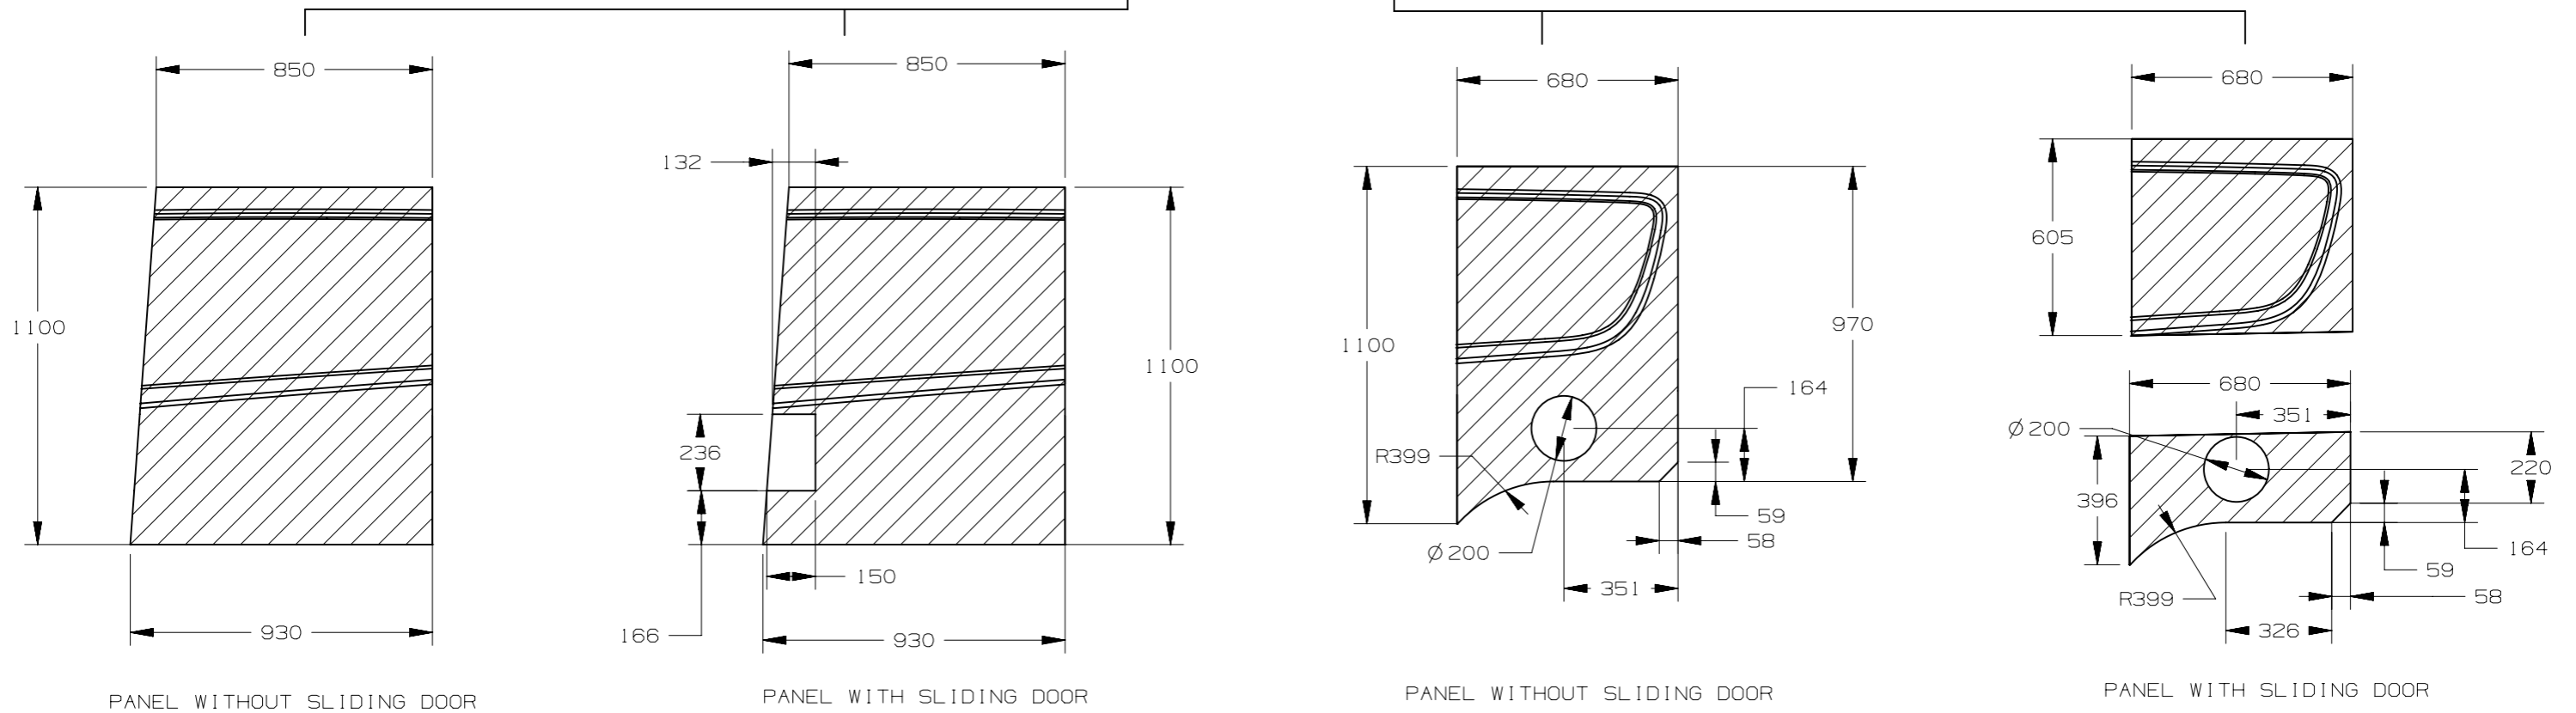

CHANGE RESTRICTED
NO MANUAL CHANGES

METRIC
DIMENSIONS SHOWN IN
MILLIMETERS UNLESS
OTHERWISE SPECIFIED

SIGNWRITER DRAWING
COMBO SWB LHS

DWG STATUS		
ST	REV	PDI
R	001	

SCALE:
1:20

PAGE:
SHEET 1 OF 1

PAGE	DWG STATUS					REVISION HISTORY	AUTH	DR	CK	ENG
	DATE	ST	REV	CHG	PDI					
		R	001							