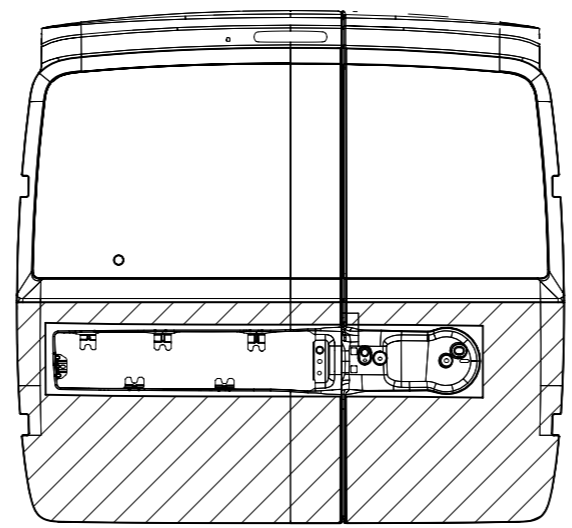

CHANGE RESTRICTED
NO MANUAL CHANGES

METRIC
DIMENSIONS SHOWN IN
MILLIMETERS UNLESS
OTHERWISE SPECIFIED

SIGNWRITER DRAWING
COMBO LWB LHS

DWG STATUS		
ST	REV	PDI
R	001	

SCALE:
1:20

PAGE:
SHEET 1 OF 1

PAGE	DWG STATUS					REVISION HISTORY	AUTH	DR	CK	ENG
	DATE	ST	REV	CHG	PDI					
		R	001							

SWING DOORS WITHOUT GLAZING

SWING DOORS WITH GLAZING

GLAZING FOR SWING DOORS

CHANGE RESTRICTED
NO MANUAL CHANGES

METRIC
DIMENSIONS SHOWN IN
MILLIMETERS UNLESS
OTHERWISE SPECIFIED

SIGNWRITER DRAWING
COMBO REAR SWING DOORS