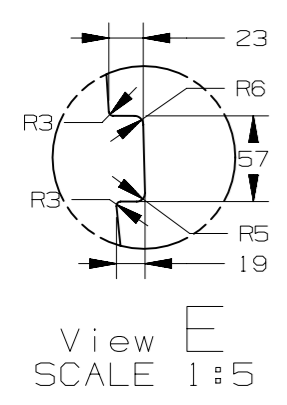

CHANGE RESTRICTED
NO MANUAL CHANGES

METRIC
DIMENSIONS SHOWN IN
MILLIMETERS UNLESS
OTHERWISE SPECIFIED

SIGNWRITER DRAWING
COMBO SWB LHS

DWG STATUS		
ST	REV	PDI
R	001	

SCALE:
1:20

PAGE:
SHEET 1 OF 1

PAGE	DWG STATUS					REVISION HISTORY	AUTH	DR	CK	ENG
	DATE	ST	REV	CHG	PDI					
		R	001							

CHANGE RESTRICTED
NO MANUAL CHANGES

METRIC
DIMENSIONS SHOWN IN
MILLIMETERS UNLESS
OTHERWISE SPECIFIED

SIGNWRITER DRAWING
COMBO LWB LHS

DWG STATUS		
ST	REV	PDI
R	001	

SCALE:
1:20

PAGE:
SHEET 1 OF 1

PAGE	DWG STATUS					REVISION HISTORY	AUTH	DR	CK	ENG
	DATE	ST	REV	CHG	PDI					
		R	001							

SWING DOORS WITHOUT GLAZING

SWING DOORS WITH GLAZING

GLAZING FOR SWING DOORS

CHANGE RESTRICTED
NO MANUAL CHANGES

METRIC
DIMENSIONS SHOWN IN
MILLIMETERS UNLESS
OTHERWISE SPECIFIED

SIGNWRITER DRAWING
COMBO REAR SWING DOORS