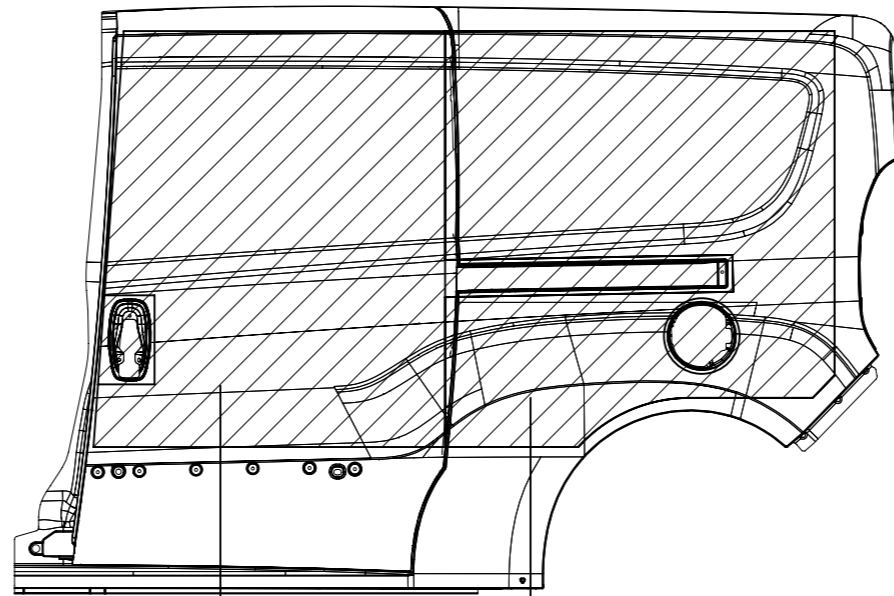

CHANGE RESTRICTED
NO MANUAL CHANGES

METRIC
DIMENSIONS SHOWN IN
MILLIMETERS UNLESS
OTHERWISE SPECIFIED

SIGNWRITER DRAWING
COMBO SWB LHS

DWG STATUS		
ST	REV	PDI
R	001	

SCALE:
1:20

PAGE:
SHEET 1 OF 1

PAGE	DWG STATUS					REVISION HISTORY	AUTH	DR	CK	ENG
	DATE	ST	REV	CHG	PDI					
		R	001							