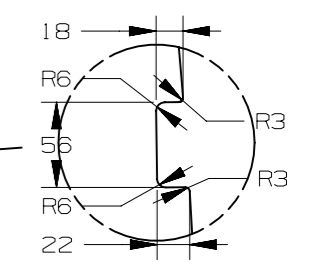

CHANGE RESTRICTED
NO MANUAL CHANGES

METRIC
DIMENSIONS SHOWN IN
MILLIMETERS UNLESS
OTHERWISE SPECIFIED

SIGNWRITER DRAWING
COMBO SWB LHS

DWG STATUS		
ST	REV	PDI
R	001	

SCALE:
1:20

PAGE:
SHEET 1 OF 1

PAGE	DWG STATUS					REVISION HISTORY	AUTH	DR	CK	ENG
	DATE	ST	REV	CHG	PDI					
		R	001							

CHANGE RESTRICTED
NO MANUAL CHANGES

METRIC
DIMENSIONS SHOWN IN
MILLIMETERS UNLESS
OTHERWISE SPECIFIED

SIGNWRITER DRAWING
COMBO LWB LHS

DWG STATUS		
ST	REV	PDI
R	001	

SCALE:
1:20

PAGE:
SHEET 1 OF 1

PAGE	DWG STATUS					REVISION HISTORY	AUTH	DR	CK	ENG
	DATE	ST	REV	CHG	PDI					
		R	001							

SWING DOORS WITHOUT GLAZING

SWING DOORS WITH GLAZING

GLAZING FOR SWING DOORS

CHANGE RESTRICTED
NO MANUAL CHANGES

METRIC
DIMENSIONS SHOWN IN
MILLIMETERS UNLESS
OTHERWISE SPECIFIED

SIGNWRITER DRAWING
COMBO REAR SWING DOORS