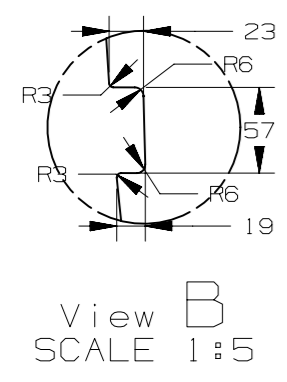

CHANGE RESTRICTED
NO MANUAL CHANGES

METRIC
DIMENSIONS SHOWN IN
MILLIMETERS UNLESS
OTHERWISE SPECIFIED

SIGNWRITER DRAWING
COMBO SWB LHS

DWG STATUS		
ST	REV	PDI
R	001	

SCALE:
1:20

PAGE:
SHEET 1 OF 1

PAGE	DWG STATUS					REVISION HISTORY	AUTH	DR	CK	ENG
	DATE	ST	REV	CHG	PDI					
		R	001							

CHANGE RESTRICTED
NO MANUAL CHANGES

METRIC
DIMENSIONS SHOWN IN
MILLIMETERS UNLESS
OTHERWISE SPECIFIED

SIGNWRITER DRAWING
COMBO LWB LHS

DWG STATUS		
ST	REV	PDI
R	001	

SCALE:
1:20

PAGE:
SHEET 1 OF 1

PAGE	DWG STATUS					REVISION HISTORY	AUTH	DR	CK	ENG
	DATE	ST	REV	CHG	PDI					
		R	001							

SWING DOORS WITHOUT GLAZING

SWING DOORS WITH GLAZING

GLAZING FOR SWING DOORS

CHANGE RESTRICTED
NO MANUAL CHANGES

METRIC
DIMENSIONS SHOWN IN
MILLIMETERS UNLESS
OTHERWISE SPECIFIED

SIGNWRITER DRAWING
COMBO REAR SWING DOORS